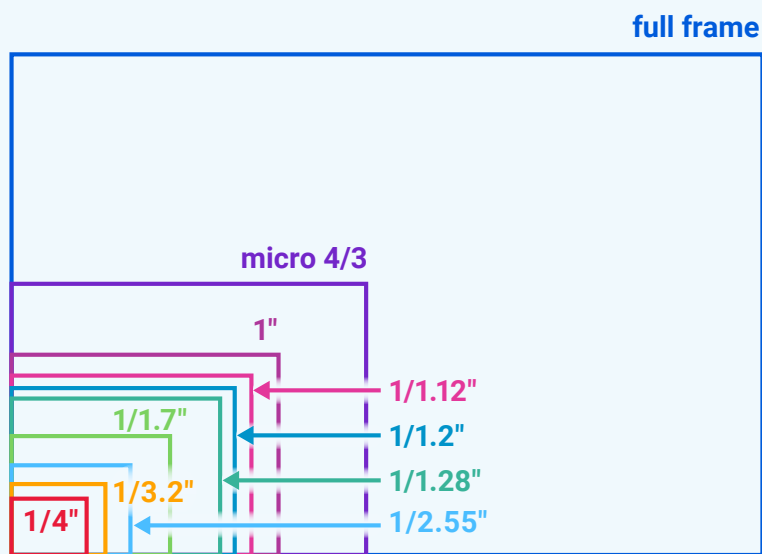

SENSORS SIZES

| | Size category | Y (mm) | X (mm) | Diagonal (mm) | Area (mm) |
|----------------------------------|---------------|--------|--------|---------------|-----------|
| DSC and DSLR | full frame | 24.0 | 36.0 | 43.3 | 864 |
| | micro 4/3 | 13.0 | 17.0 | 21.4 | 221 |
| | 1" | 9.6 | 12.8 | 16.0 | 123 |
| | 1/1.12" | 8.6 | 11.5 | 14.3 | 98 |
| Smartphone main camera 2016-2020 | 1/1.2" | 8.0 | 10.7 | 13.4 | 86 |
| | 1/1.28" | 7.5 | 10.0 | 12.5 | 75 |
| | 1/1.7" | 5.7 | 7.6 | 9.5 | 43 |
| Camera phone 2000-2015 | 1/2.55" | 4.3 | 5.7 | 7.1 | 24 |
| | 1/3.2" | 3.4 | 4.5 | 5.7 | 16 |
| | 1/4" | 2.7 | 3.6 | 4.5 | 10 |

135 FILM

The film is 35mm (1.4in) wide. Each image is 24x36 mm in the most common "full-frame" format (sometimes called "double-frame" for its relationship to the "single-frame" 35mm movie format).